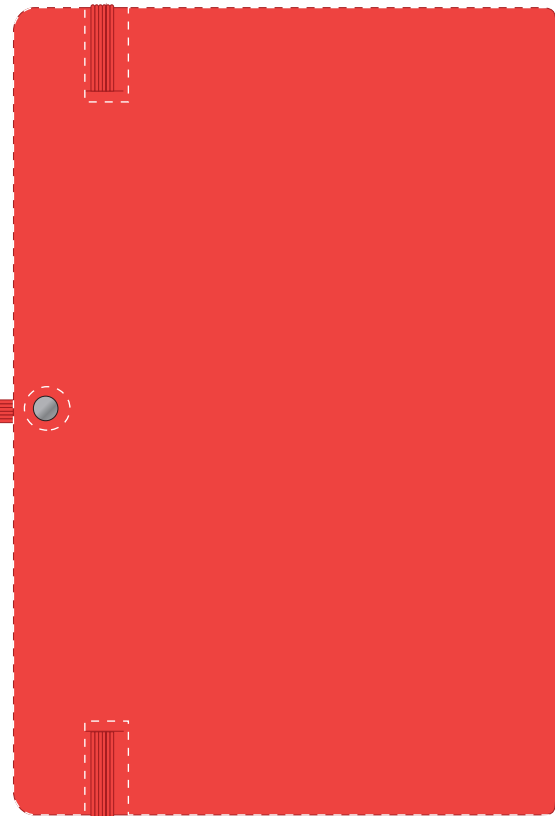

**PANTONE REFERENCE(S)**

 Full Colour (Edge to Edge)

Product Image for visualisation
- colours may vary

ARTWORK SCALE 50%

ARTWORK SCALE 50%

The dashed line is to demonstrate print area and will not appear on your printed item

To proceed, please approve visual via the online system.

ARTWORK SCALE 100%
Max print area: Edge to Edge

ARTWORK SCALE 100%
Max print area: Edge to Edge